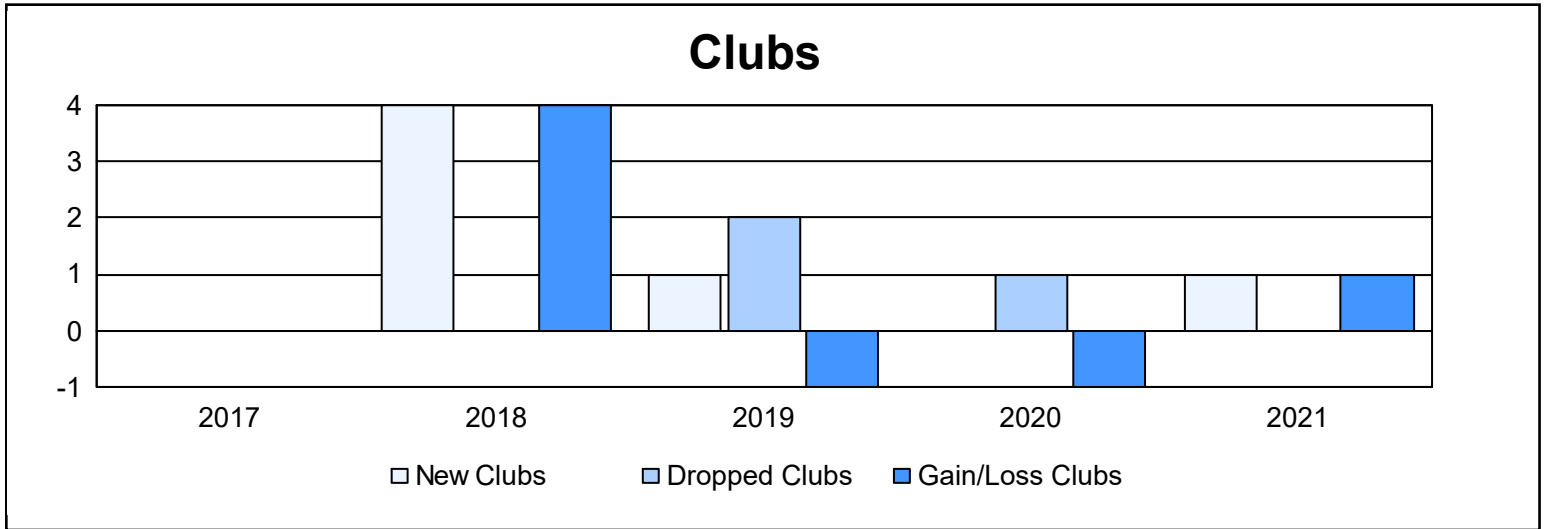

Year	New Clubs	Dropped Clubs	Gain/ Loss Clubs	New Members	Charter Members	Reinstate Members	Transfer Members	Total Member Added	Total Members Dropped	Gain/ Loss Members
2016-2017	0	0	0	116	3	2	5	126	123	3
2017-2018	4	0	4	126	102	5	12	245	144	101
2018-2019	1	2	-1	88	23	7	4	122	133	-11
2019-2020	0	1	-1	46	6	2	4	58	176	-118
2020-2021	1	0	1	140	23	9	12	184	150	34
<b>Average</b>	<b>1</b>	<b>1</b>	<b>1</b>	<b>103</b>	<b>31</b>	<b>5</b>	<b>7</b>	<b>147</b>	<b>145</b>	<b>2</b>

### Membership Composition June 2021 Cumulative