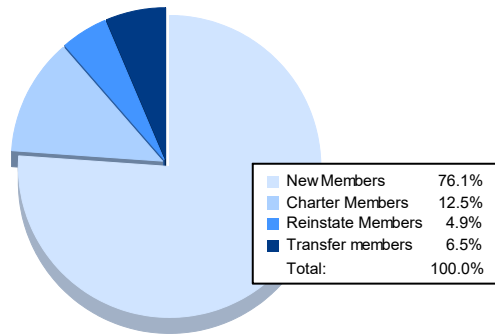

Year	New Clubs	Dropped Clubs	Gain/ Loss Clubs	New Members	Charter Members	Reinstate Members	Transfer Members	Total Member Added	Total Members Dropped	Gain/ Loss Members
2016-2017	0	0	0	116	3	2	5	126	123	3
2017-2018	4	0	4	126	102	5	12	245	144	101
2018-2019	1	2	-1	88	23	7	4	122	133	-11
2019-2020	0	1	-1	46	6	2	4	58	176	-118
2020-2021	1	0	1	140	23	9	12	184	150	34
<b>Average</b>	<b>1</b>	<b>1</b>	<b>1</b>	<b>103</b>	<b>31</b>	<b>5</b>	<b>7</b>	<b>147</b>	<b>145</b>	<b>2</b>

### Membership Composition June 2021 Cumulative