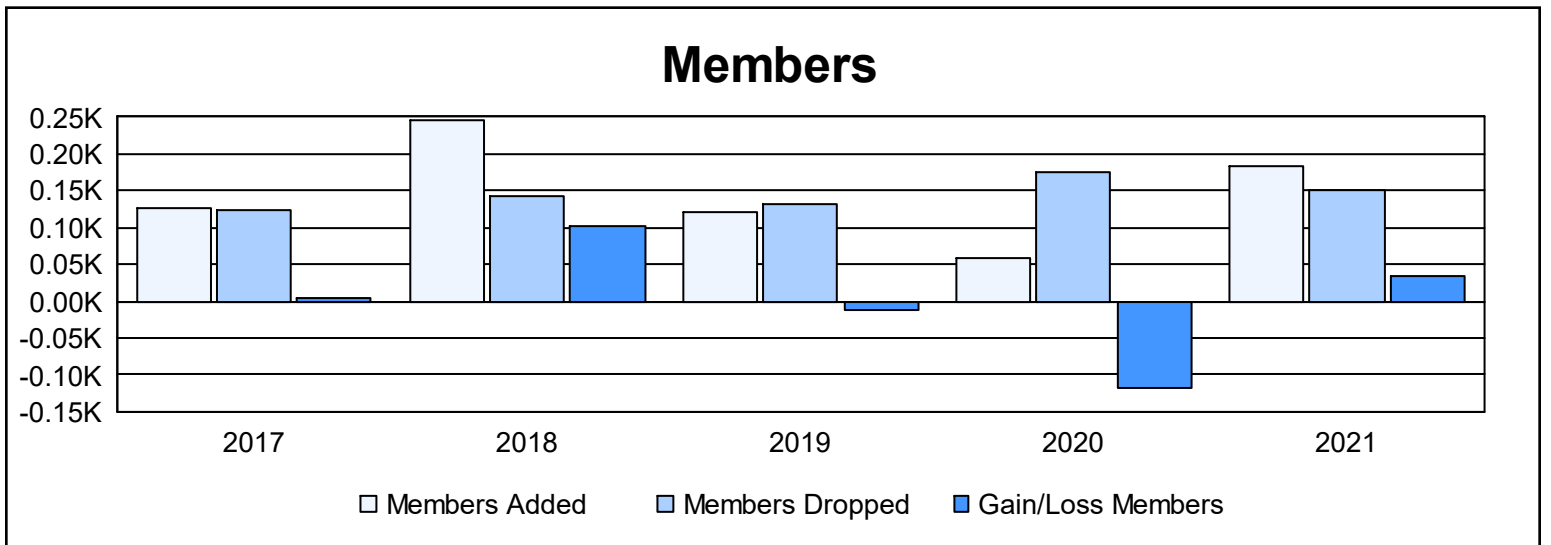

Year	New Clubs	Dropped Clubs	Gain/ Loss Clubs	New Members	Charter Members	Reinstate Members	Transfer Members	Total Member Added	Total Members Dropped	Gain/ Loss Members
2016-2017	0	0	0	116	3	2	5	126	123	3
2017-2018	4	0	4	126	102	5	12	245	144	101
2018-2019	1	2	-1	88	23	7	4	122	133	-11
2019-2020	0	1	-1	46	6	2	4	58	176	-118
2020-2021	1	0	1	140	23	9	12	184	150	34
<b>Average</b>	<b>1</b>	<b>1</b>	<b>1</b>	<b>103</b>	<b>31</b>	<b>5</b>	<b>7</b>	<b>147</b>	<b>145</b>	<b>2</b>

### Membership Composition June 2021 Cumulative